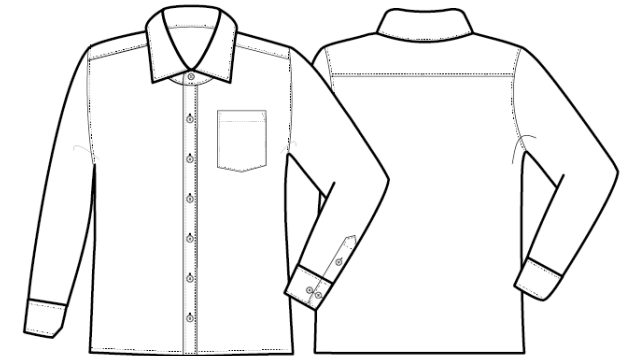

PR200 Men's Long Sleeve Poplin Shirt

Description

A men's long sleeve Poplin shirt available in 27 colours. This classic work shirt has a stiffened formal cut collar and a left chest open mitred pocket. The long sleeve style has button fastened cuffs, making for a smart and stylish shirt.

Product Features:

- Formal collar styling
- Left chest open Mitred pocket
- Two button adjustable cuff

Available In:

14.5, 15, 15.5, 16, 16.5, 17, 17.5, 18, 18.5, 19, 20*, 21*, 22*, 23*

Certifications:

Colours:

Colour	Pantone	C	M	Y	K	Colour	Pantone	C	M	Y	K
Aqua	344c	32	0	30	0	Navy	533c	95	72	15	67
Aubergine	7449c	65	98	21	83	Orange	172c	0	73	87	0
Black	Black c	0	0	0	100	Pink	670c	1	17	0	0
Bottle	7736c	56	0	58	78	Purple	7447c	77	85	6	18
Brown	4975c	36	84	59	85	Red	201c	7	100	68	32
Burgundy	209c	20	97	40	58	Rich Violet	7677c	68	78	0	0
Dark Grey	425c	52	29	30	78	Royal	7686c	100	73	0	0
Emerald	7728c	93	0	75	55	Sapphire	2144c	95	53	0	0
Hot Pink	215c	66	100	26	24	Silver	429c	21	11	9	23
Khaki	7536c	11	13	30	32	Steel	Cool grey 11c	44	34	22	77
Light Blue	2707c	20	6	0	0	Turquoise	7703c	79	2	10	11
Lilac	2085c	9	16	0	0	White	White	0	0	0	0
Lime	2302c	33	7	74	5						
Mid Blue	2135c	62	39	0	0						
Natural	4755c	3	16	20	9						

Fabric:

65% Polyester, 35% Cotton Poplin, 105gsm.

Suggested Decoration:

Screen Print, Transfer Print, Embroidery

Country of Origin:

Bangladesh

Commodity Code:

6205300000

Features:

Wash Care:

Carton Information:

Sizes	Carton	Pack	SKU's	Carton Weight	Carton Dimentions
14.5"-17.5"	36	6	189	8.3kg	60cmx61cmx24cm
18"-19"	12	3	81	3.7kg	60cmx61cmx24cm
20" 22" B&W	12	3	6	3.7kg	60cmx61cmx24cm
20"-23"	6	2	50	5.2kg	60cmx61cmx24cm

Garment Sizes:

Collar"	14½	15	15½	16	16½	17	17½	18	18½	19	20	21	22	23
Collar cm	37	38	39.5	41	42	43	44.5	46	47	48	50	52	54	56
Chest to fit"	34	36	38	40	42	44	46	48	50	52	54	58	62	66
Chest to fit cm	87	92	96	102	107	111	117	122	127	132	137	147	157	167
Chest actual cm	109	114	119	124	129	134	139	144	149	154	159	169	179	189
Call size	S	S/M	M	M/L	L	L/XL	XL	XL/2XL	2XL	2XL/3XL	3XL	4XL	5XL	6XL
Back length cm	77	77	78	78	79	79	79	80	80	81	81	82	82	83